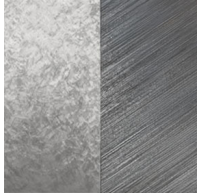

## MASAI SUSPENSION COLOR FINISH CHART

PROJECT
TYPE
NOTES
QUANTITY
DATE

White - WHI

Gold Powder/Brushed Bronze - GPB

Gold Powder/White - GPW

Gold Powder/Black - GPK

White/Brushed Bronze - WBB

White/Black - WBK

Silver Powder/Brushed Iron - SPI

White/Brushed Iron - WBI

**Digital:** Not all screens are calibrated the same, and therefore, colors will appear differently between screens.

**Physical:** When texture is involved, there will be variations in color, character and tone within a product series and between product families.